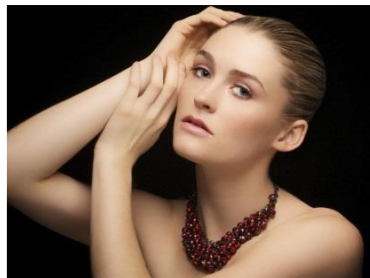

Nationality:	American
Height:	5' 9
Bust:	33
Waist:	25
Hips:	35
Dress:	2
Shoe:	9
Hair:	Light Blonde
Eyes:	Blue

JULIA MCGUIRE
juliamcguiremodel.com